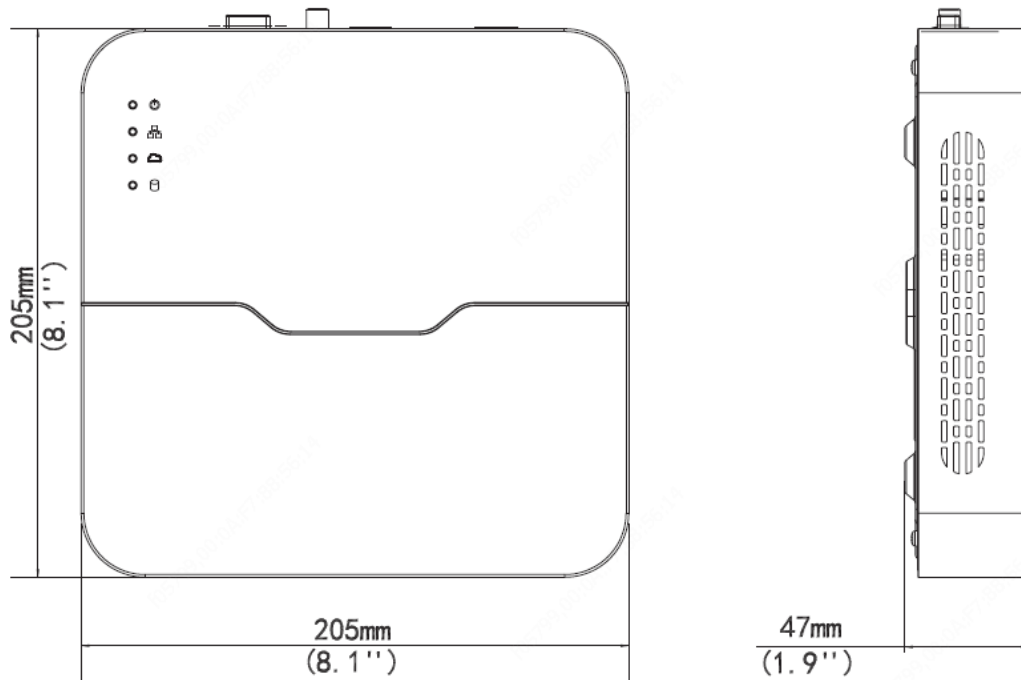

Dimensions