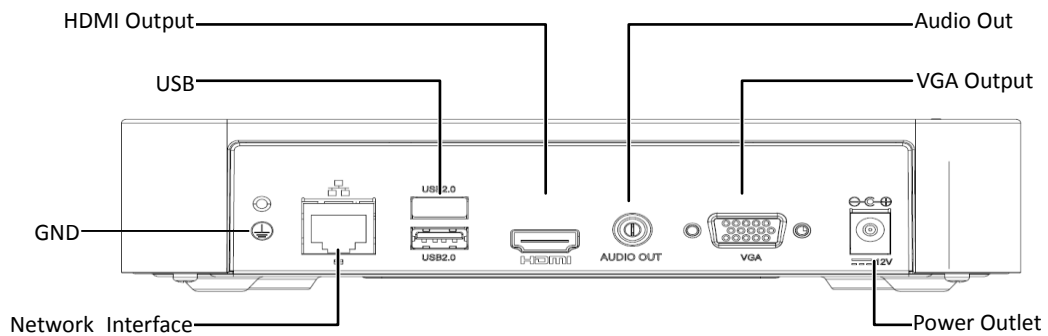

Rear Panel

Zhejiang Uniview Technologies Co., Ltd.

Building No.10, Wanlun Science Park, Jiangling Road 88, Binjiang District, Hangzhou, Zhejiang, China

Email: overseasbusiness@uniview.com; globalsupport@uniview.com

<http://www.uniview.com>

©2019 Zhejiang Uniview Technologies Co., Ltd. All rights reserved.

* Product specifications and availability are subject to change without notice.